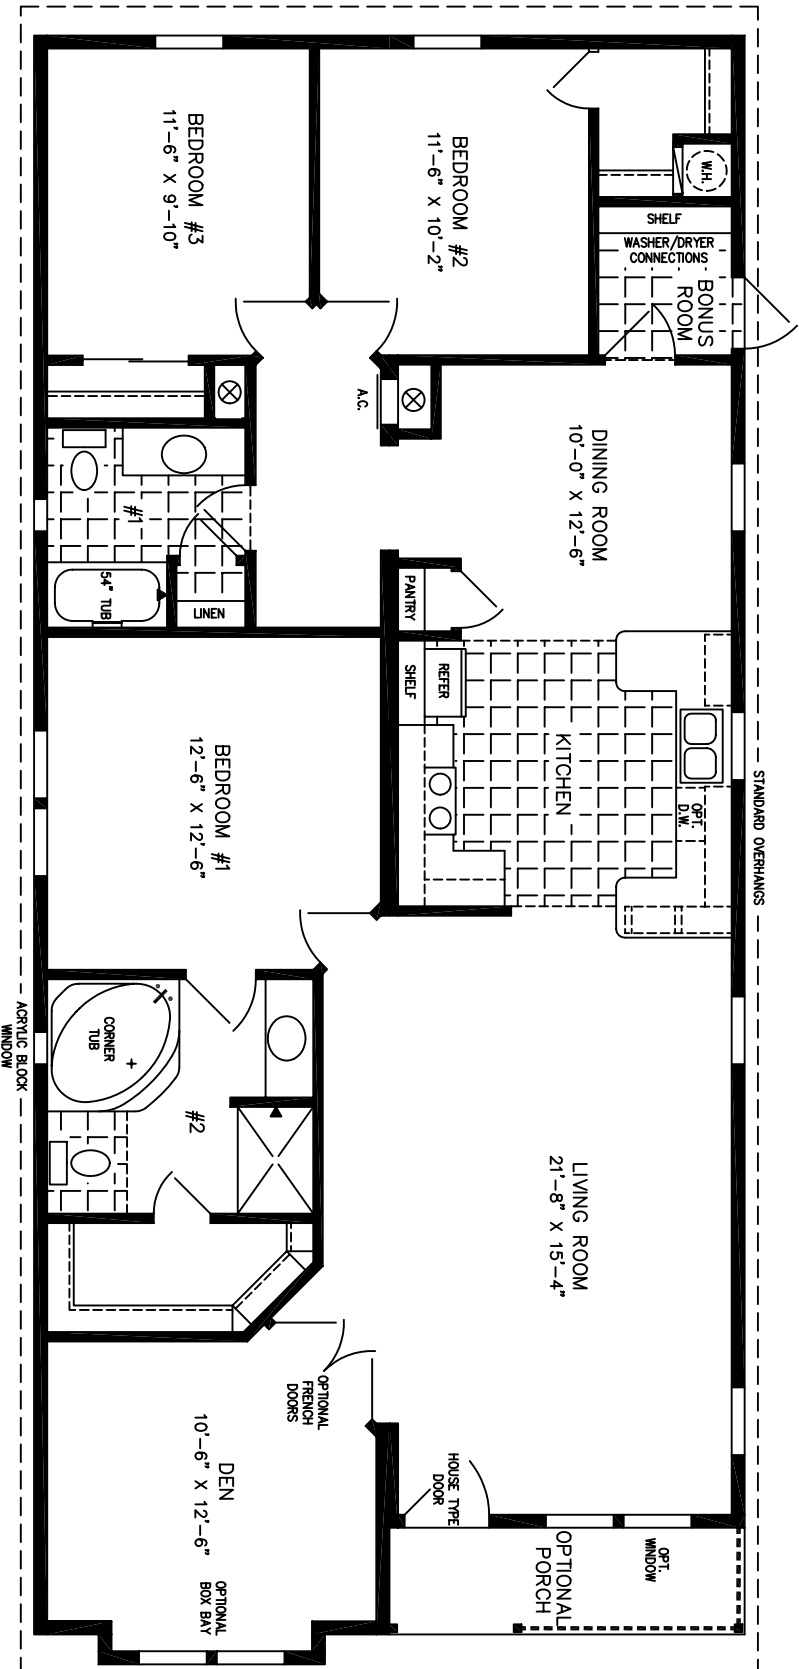

The Classic III

28' X 60' (INC. 4' X 13'-4" PORCH)
 1,547 SQUARE FT. (1,600 W/OPT. PORCH)

Model CL3-6601B

**JACOBSEN
 HOMES**

600 Packard Court ■ Safety Harbor, Florida 34695 ■ Telephone (727) 726-1138

2007

(ALL SIZES ARE APPROX.)
 DESIGNED FOR ZONES II & III

© 5-17-04