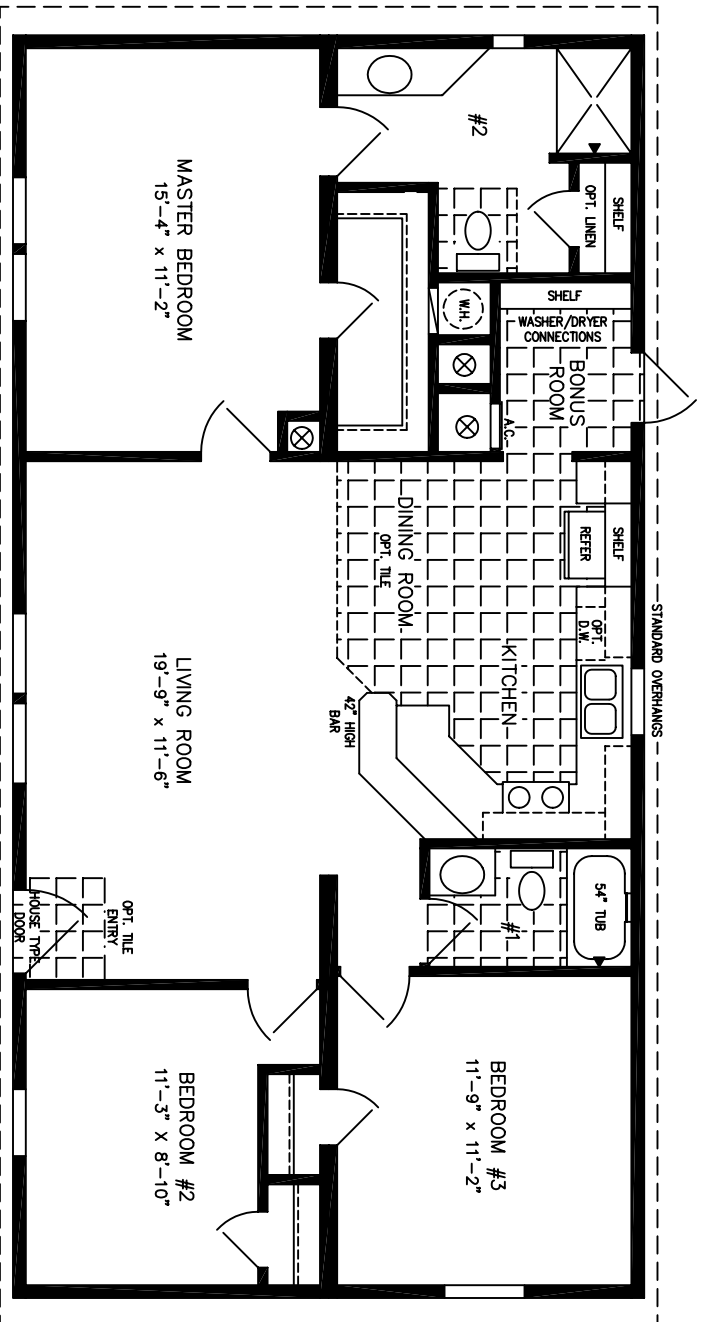

The Classic III - TNR

24' X 48'
1,152 SQUARE FEET

Model TCL3-44811A

600 Packard Court ■ Safety Harbor, Florida 34695 ■ Telephone (727) 726-1138

2005

(ALL SIZES ARE APPROX.)
DESIGNED FOR ZONES II & III

© 3-26-03