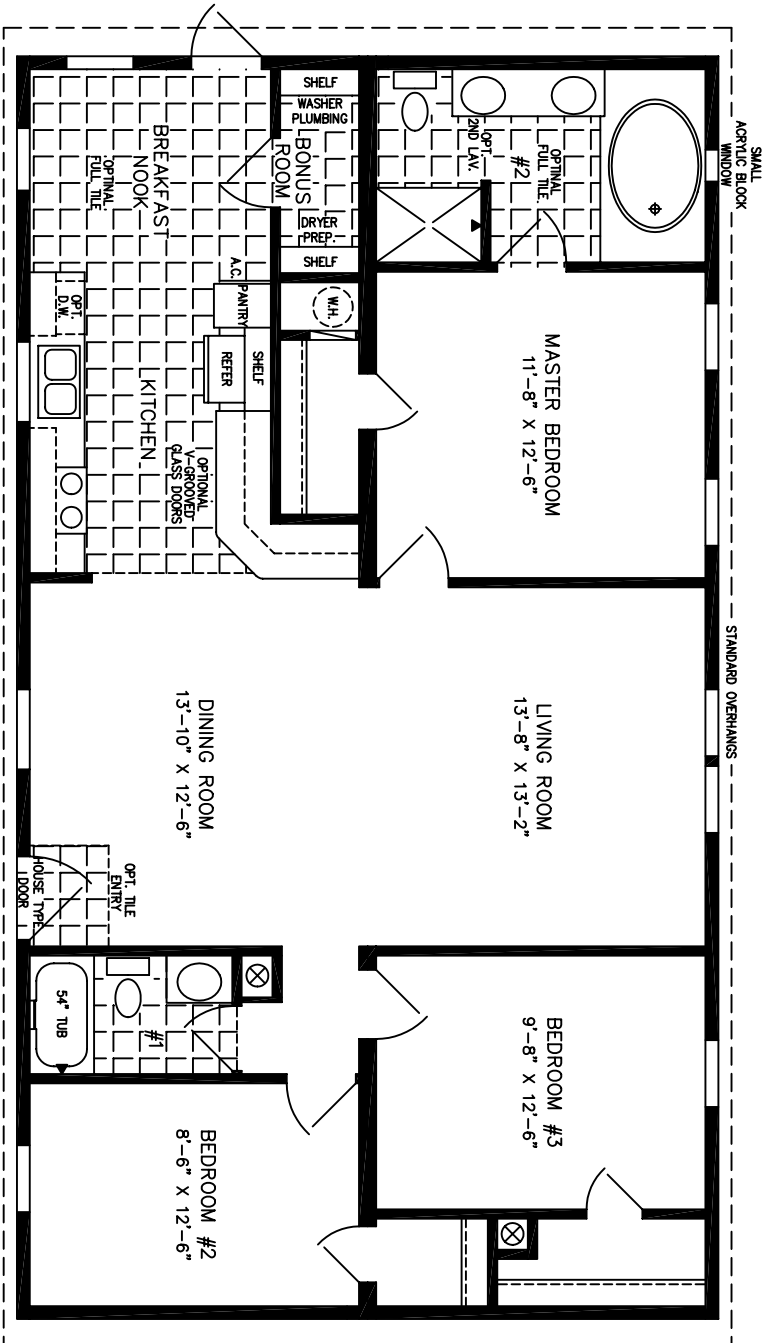

# The Classic III - TNR

28' X 48'  
1,280 SQUARE FEET

**Model** TCL3-44812B

600 Packard Court ■ Safety Harbor, Florida 34695 ■ Telephone (727) 726-1138

2005

(ALL SIZES ARE APPROX.)  
DESIGNED FOR ZONES II & III

© 2-18-03